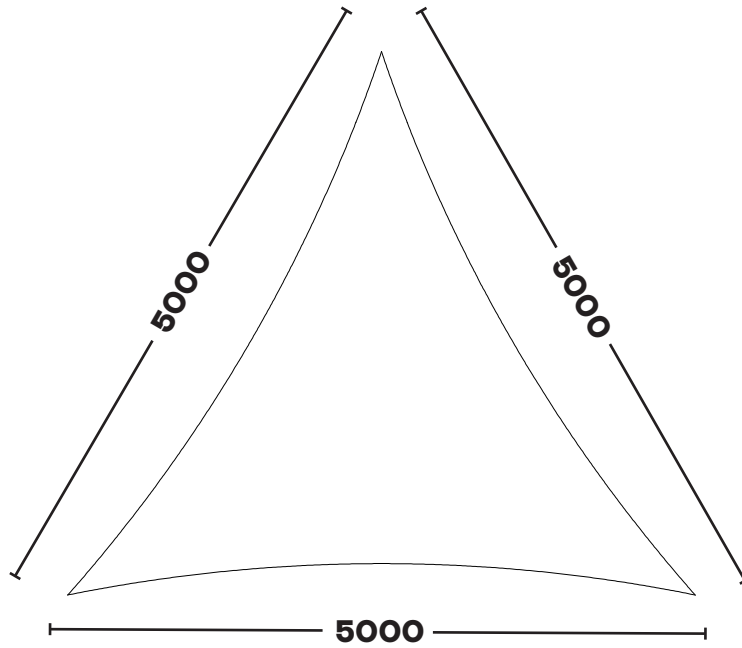

EQUILATERAL TRIANGLE

KSET5043

5.0m x 5.0m x 5.0m