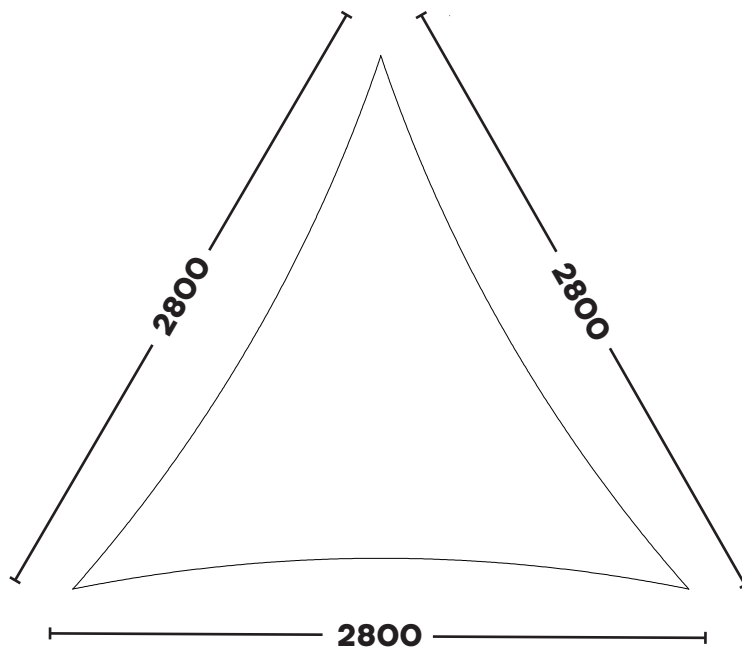

EQUILATERAL TRIANGLE

KSET2522

2.5m x 2.5m x 2.5m

KSET2824

2.8m x 2.8m x 2.8m

The Sail Loft, Unit 16, Sandford Lane Industrial Estate, Wareham, Dorset BH20 4DY

Phone: +44 (0)1929 554308
www.shade-solutions.com