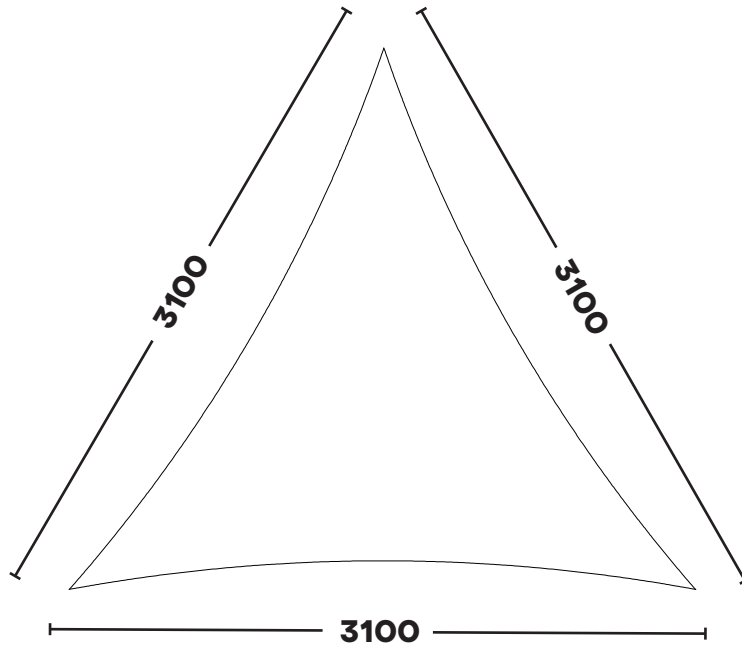

EQUILATERAL TRIANGLE

KSET3127

3.1m x 3.1m x 3.1m