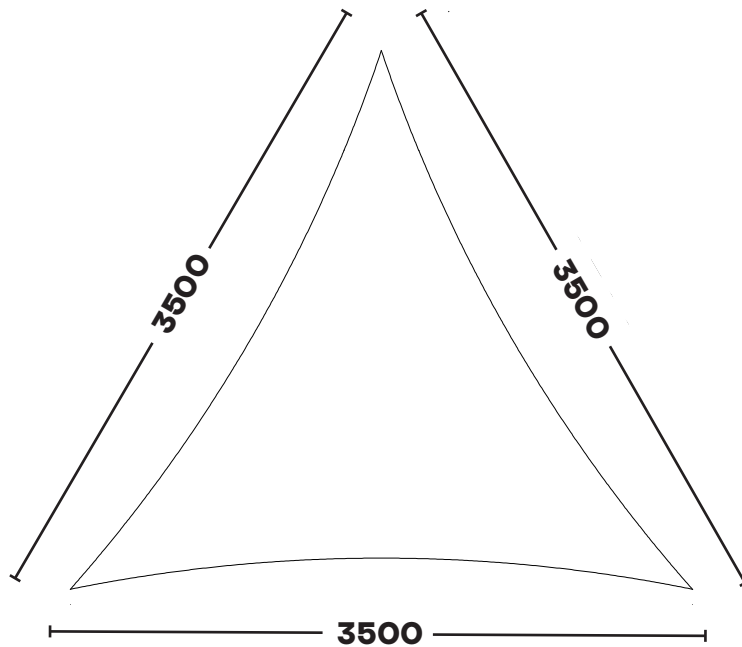

EQUILATERAL TRIANGLE

KSET2522

2.5m x 2.5m x 2.5m

KSET2824

2.8m x 2.8m x 2.8m

The Sail Loft, Unit 16, Sandford Lane Industrial Estate, Wareham, Dorset BH20 4DY

Phone: +44 (0)1929 554308
www.shade-solutions.com

Email: info@kempsails.com
www.kempsails.com

EQUILATERAL TRIANGLE

KSET3127

3.1m x 3.1m x 3.1m

KSET3530

3.5m x 3.5m x 3.5m

The Sail Loft, Unit 16, Sandford Lane Industrial Estate, Wareham, Dorset BH20 4DY

Phone: +44 (0)1929 554308
www.shade-solutions.com