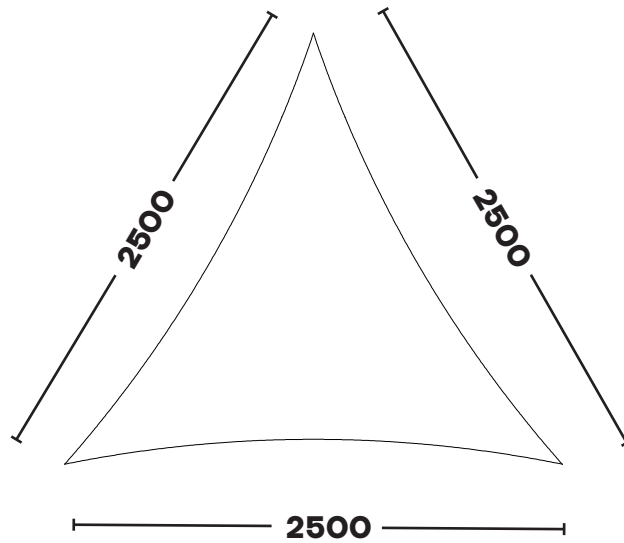

EQUILATERAL TRIANGLE

KSET2522

2.5m x 2.5m x 2.5m

KSET2824

2.8m x 2.8m x 2.8m

The Sail Loft, Unit 16, Sandford Lane Industrial Estate, Wareham, Dorset BH20 4DY

Phone: +44 (0)1929 554308
www.shade-solutions.com