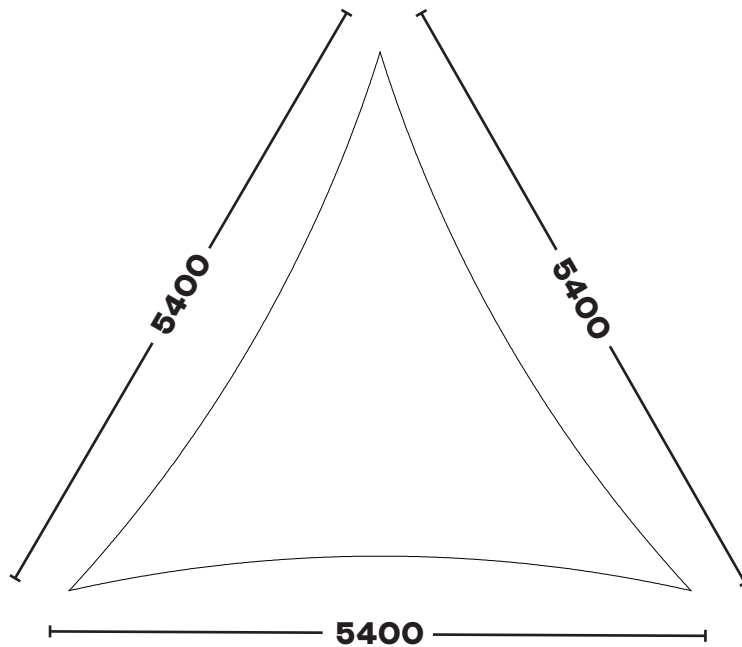

Email: info@kempsails.com
www.kempsails.com

EQUILATERAL TRIANGLE

KSET5043

5.0m x 5.0m x 5.0m

KSET5447

5.4m x 5.4m x 5.4m

The Sail Loft, Unit 16, Sandford Lane Industrial Estate, Wareham, Dorset BH20 4DY

Phone: +44 (0)1929 554308
www.shade-solutions.com