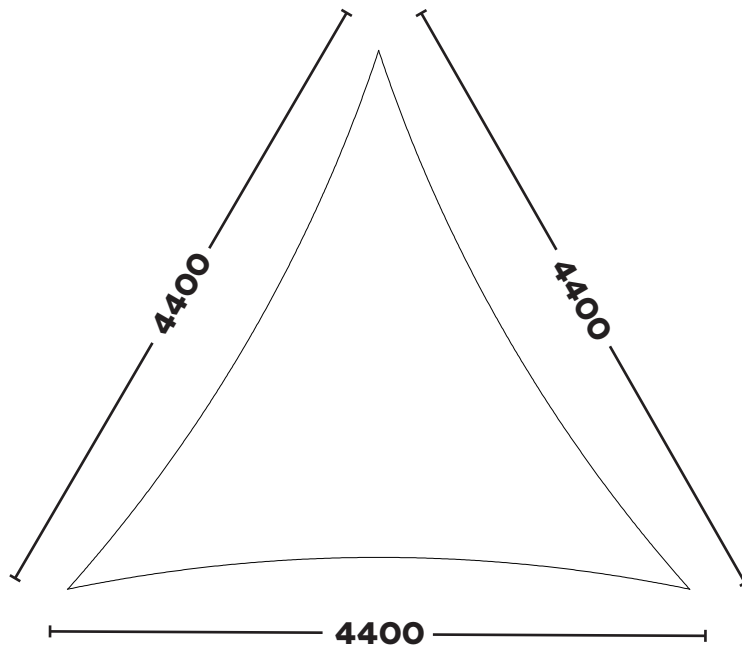

Email: info@kempsails.com
www.kempsails.com

EQUILATERAL TRIANGLE

KSET3934

3.9m x 3.9m x 3.9m

KSET4438

4.4m x 4.4m x 4.4m

The Sail Loft, Unit 16, Sandford Lane Industrial Estate, Wareham, Dorset BH20 4DY

Phone: +44 (0)1929 554308
www.shade-solutions.com