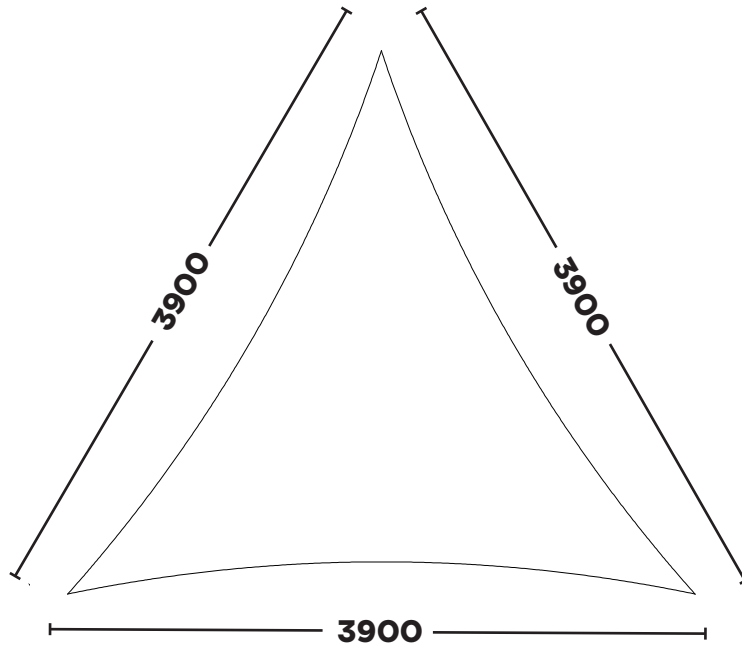

EQUILATERAL TRIANGLE

KSET3934

3.9m x 3.9m x 3.9m