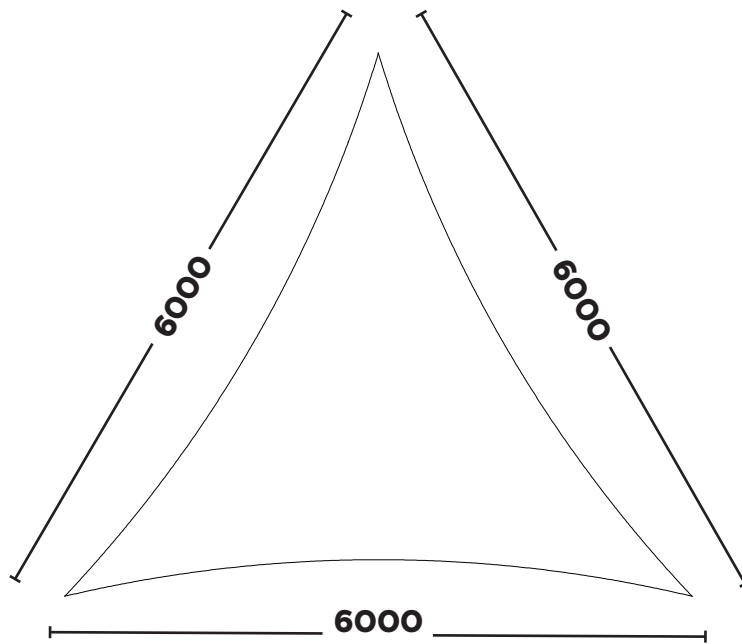

EQUILATERAL TRIANGLE

KSET6052

6.0m x 6.0m x 6.0m

The Sail Loft, Unit 16, Sandford Lane Industrial Estate, Wareham, Dorset BH20 4DY

Phone: +44 (0)1929 554308
www.shade-solutions.com

Email: info@kempsails.com
www.kempsails.com