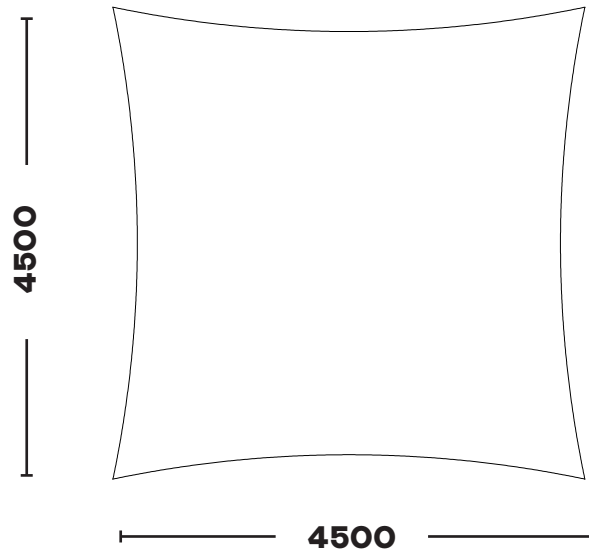

SQUARES / RECTANGLES

KSSR3860

3.8m x 6.0m