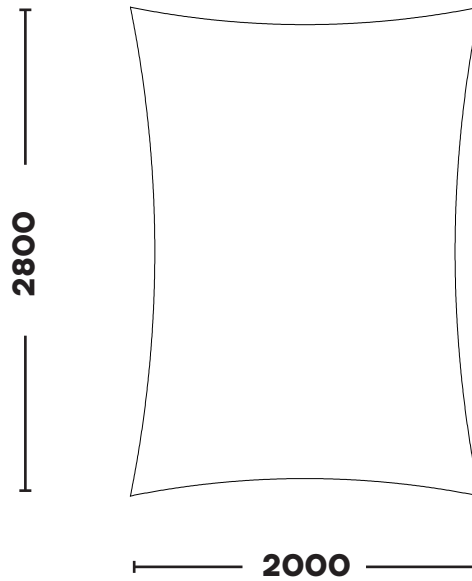

SQUARES / RECTANGLES

KSSR2028

2.0m x 2.8m