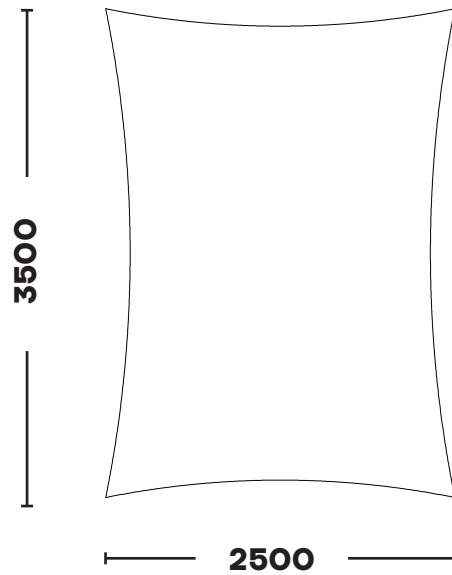

SQUARES / RECTANGLES

KSSR2535
2.5m x 3.5m