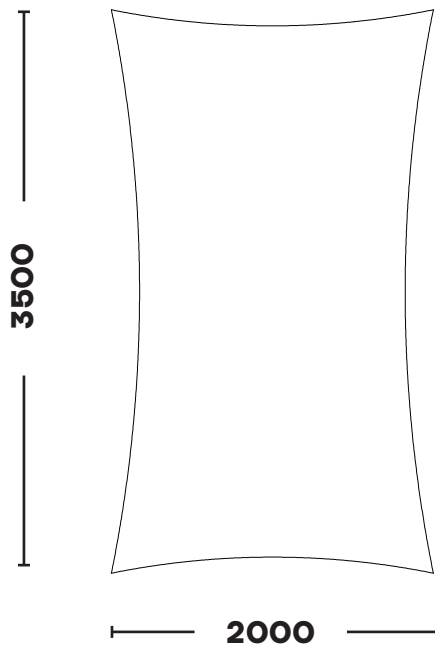

SQUARES / RECTANGLES

1000

KSSR1020

1.0m x 2.0m

1000

KSSR1035

1.0m x 3.5m

The Sail Loft, Unit 16, Sandford Lane Industrial Estate, Wareham, Dorset BH20 4DY

Phone: +44 (0)1929 554308
www.shade-solutions.com

Email: info@kempsails.com
www.kempsails.com

SQUARES / RECTANGLES

KSSR2028

2.0m x 2.8m

KSSR2035

2.0m x 3.5m

The Sail Loft, Unit 16, Sandford Lane Industrial Estate, Wareham, Dorset BH20 4DY