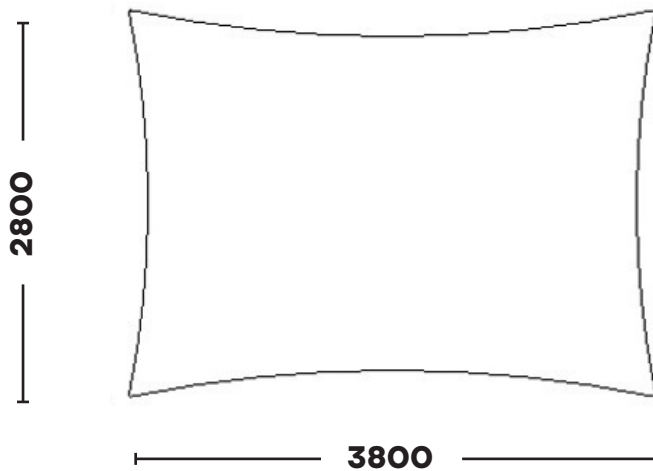

SQUARES / RECTANGLES

KSSR2838
2.8m x 3.8m