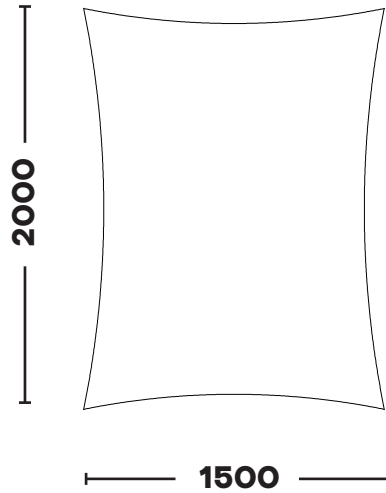

SQUARES / RECTANGLES

KSSR1520

1.5m x 2.0m