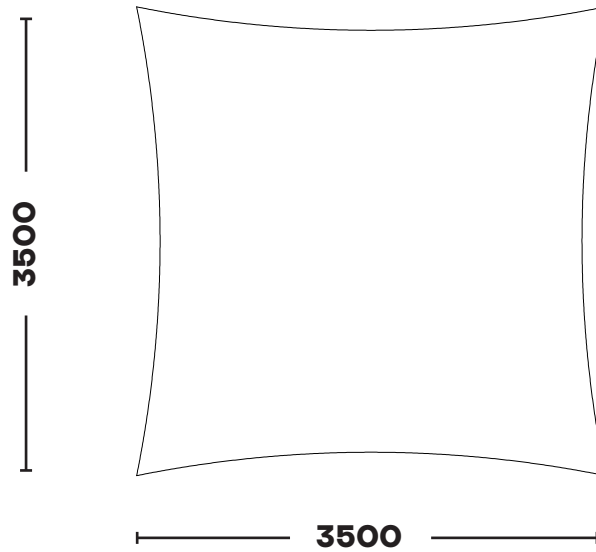

SQUARES / RECTANGLES

KSSR3535
3.5m x 3.5m