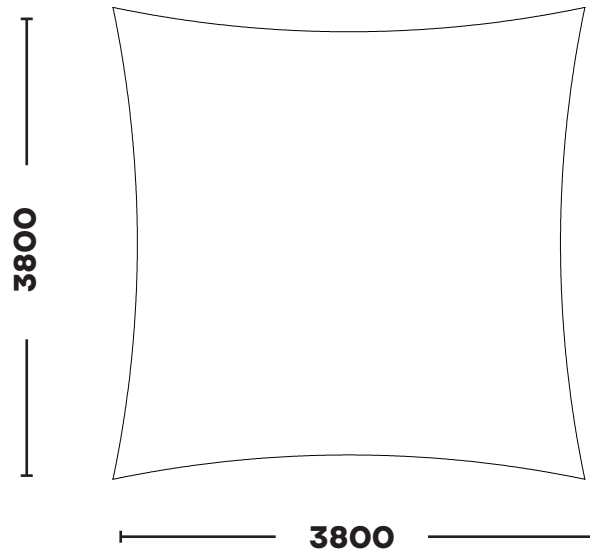

SQUARES / RECTANGLES

KSSR3838

3.8m x 3.8m