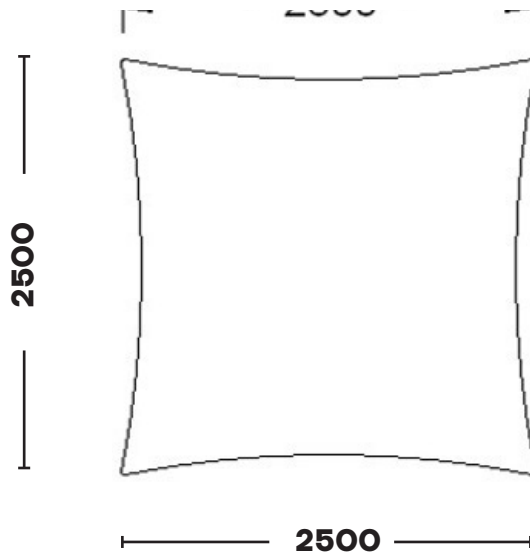

Phone: +44 (0)1929 554308
www.shade-solutions.com

Email: info@kempsails.com
www.kempsails.com

SQUARES / RECTANGLES

KSSR2050
2.0m x 5.0m

KSSR2525
2.5m x 2.5m

The Sail Loft, Unit 16, Sandford Lane Industrial Estate, Wareham, Dorset BH20 4DY