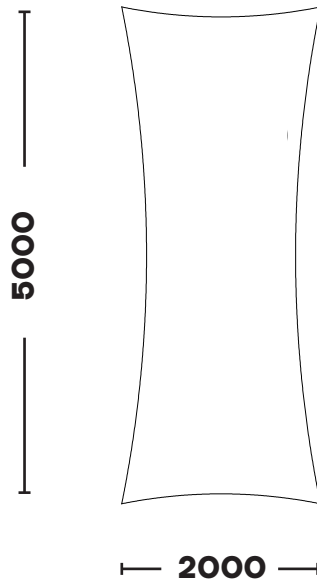

SQUARES / RECTANGLES

KSSR2050
2.0m x 5.0m