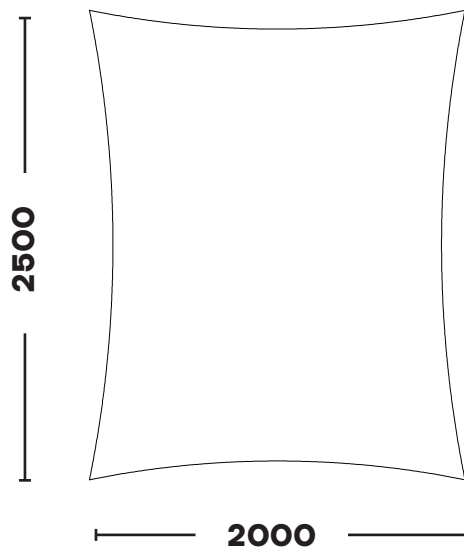

KSSR2025

2.0m x 2.5m

The Sail Loft, Unit 16, Sandford Lane Industrial Estate, Wareham, Dorset BH20 4DY

Phone: +44 (0)1929 554308
www.shade-solutions.com

Email: info@kempsails.com
www.kempsails.com