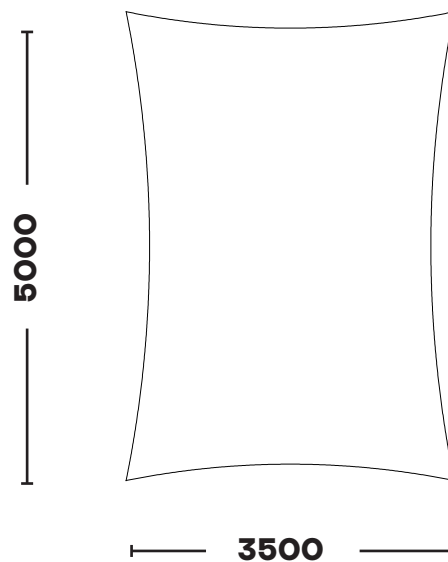

Phone: +44 (0)1929 554308
www.shade-solutions.com

Email: info@kempsails.com
www.kempsails.com

SQUARES / RECTANGLES

KSSR3535
3.5m x 3.5m

KSSR3550
3.5m x 5.0m

The Sail Loft, Unit 16, Sandford Lane Industrial Estate, Wareham, Dorset BH20 4DY