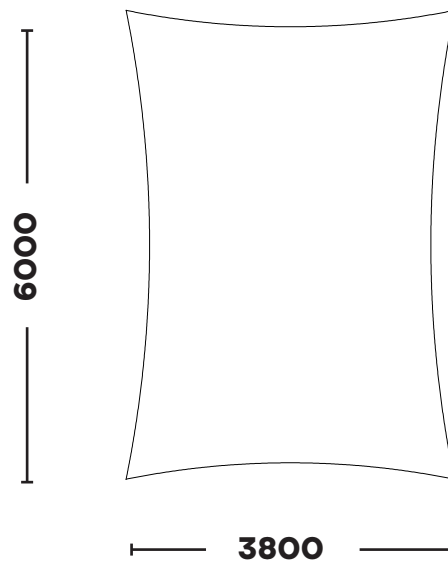

Phone: +44 (0)1929 554308
www.shade-solutions.com

Email: info@kempsails.com
www.kempsails.com

SQUARES / RECTANGLES

KSSR3838

3.8m x 3.8m

KSSR4545

4.5m x 4.5m

The Sail Loft, Unit 16, Sandford Lane Industrial Estate, Wareham, Dorset BH20 4DY