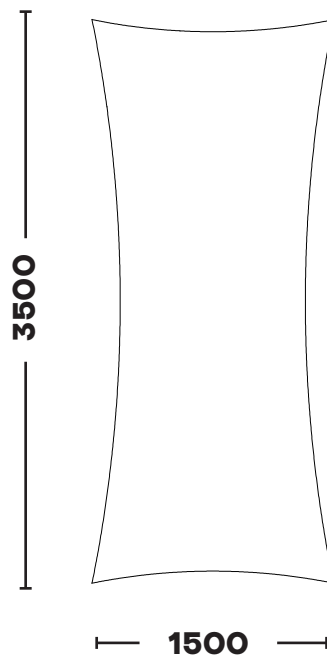

SQUARES / RECTANGLES

1000

KSSR1020

1.0m x 2.0m

1000

KSSR1035

1.0m x 3.5m

The Sail Loft, Unit 16, Sandford Lane Industrial Estate, Wareham, Dorset BH20 4DY

Phone: +44 (0)1929 554308
www.shade-solutions.com

Email: info@kempsails.com
www.kempsails.com

SQUARES / RECTANGLES

KSSR1520

1.5m x 2.0m

KSSR1535

1.5m x 3.5m

The Sail Loft, Unit 16, Sandford Lane Industrial Estate, Wareham, Dorset BH20 4DY